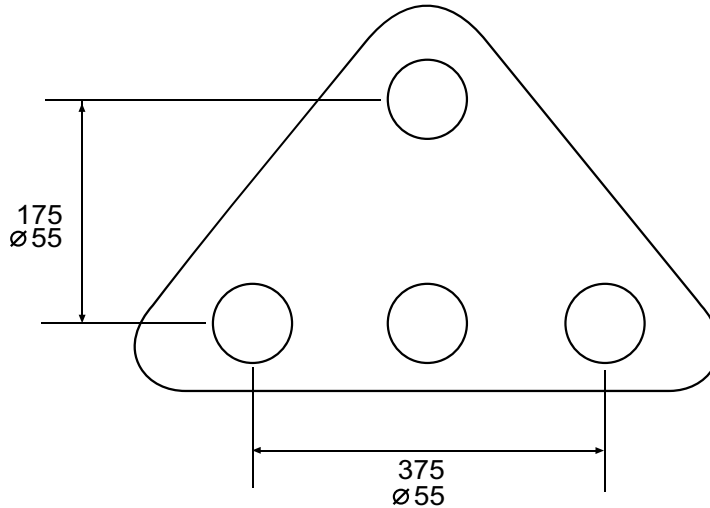

LIFTING GEAR ENGINEERS

08

Plant ref No's	CTSH 25A
Working Load Limit	25 Tonnes
Weight	120 kgs