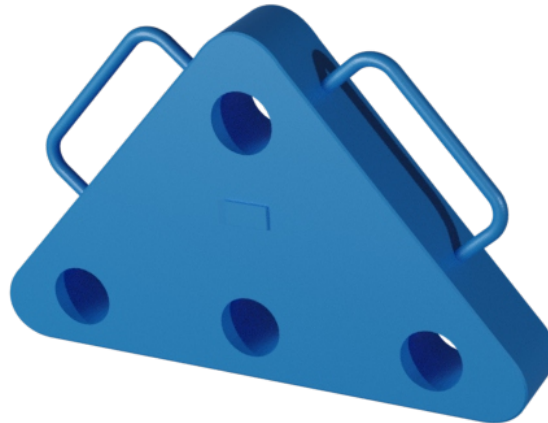

LIFTING GEAR ENGINEERS

08

Plant ref No's	CTSH 25A
Working Load Limit	25 Tonnes
Weight	120 kgs