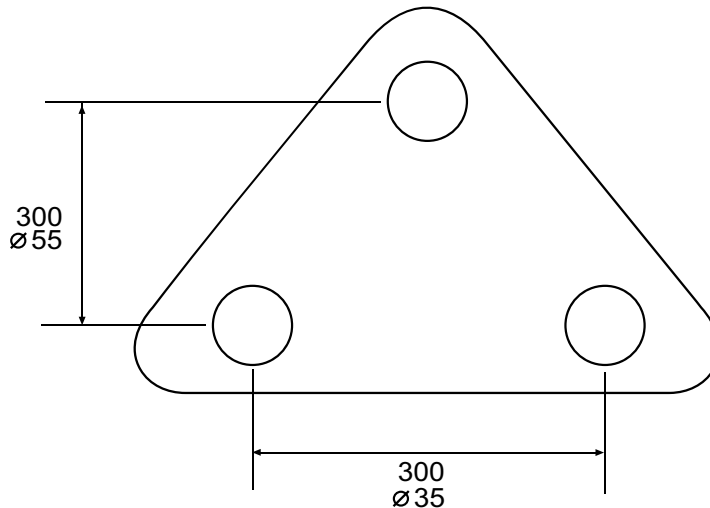

LIFTING GEAR ENGINEERS

09

Plant ref No's	CTSH 33 A-F
Working Load Limit	15 Tonnes
Weight	30 kgs