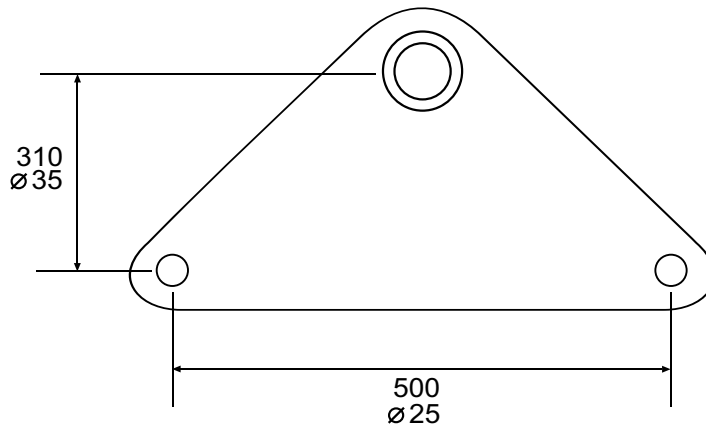

## LIFTING GEAR ENGINEERS

---

10

Plant ref No's	CTSH 14 A/B
Working Load Limit	10 Tonnes
Weight	30 kgs