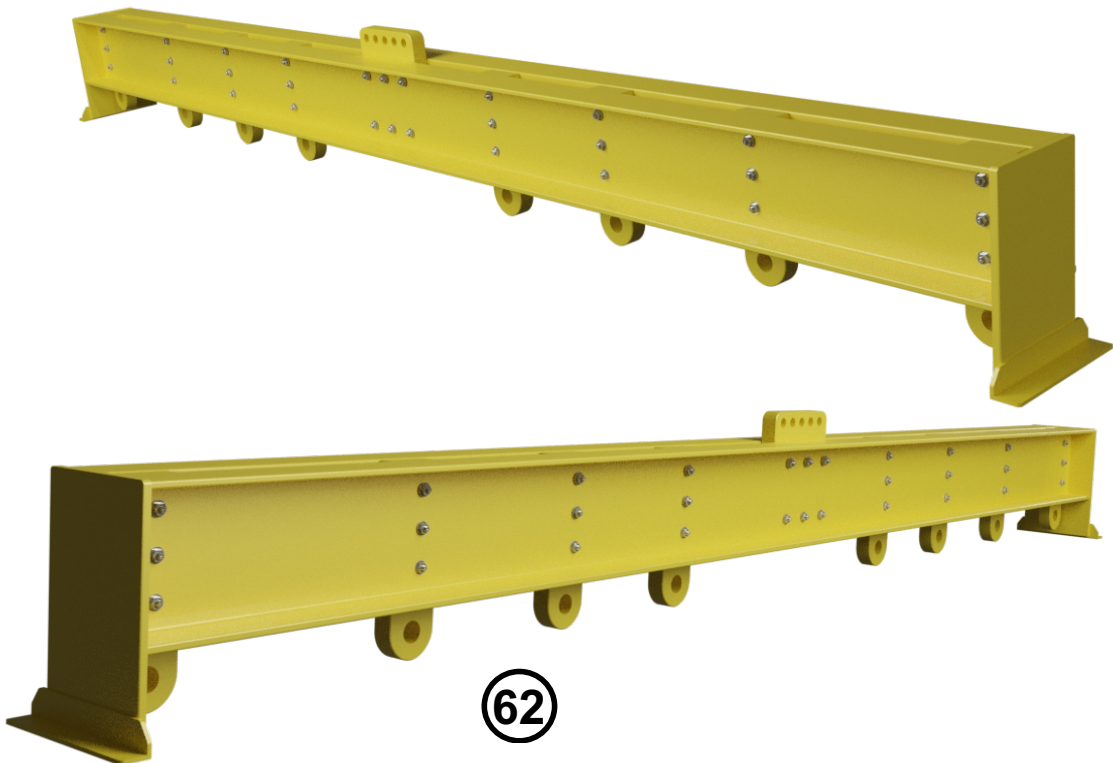

LIFTING GEAR ENGINEERS

62

Plant ref No's	CTSH 3323
Working Load Limit	20 Tonnes
Tare Weight	1200 kgs