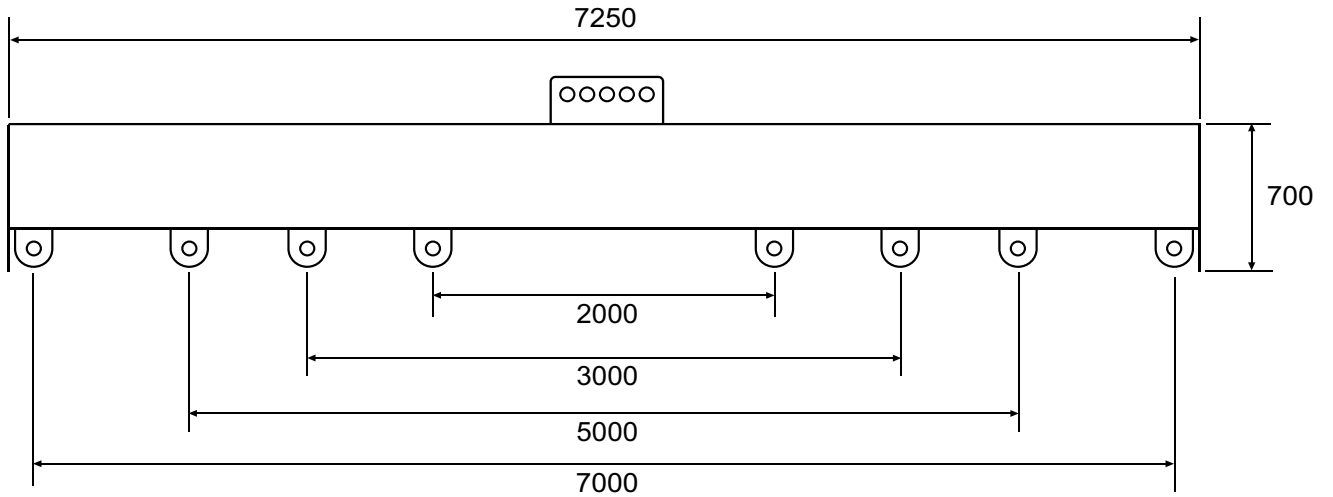

LIFTING GEAR ENGINEERS

62

Plant ref No's	CTSH 3323
Working Load Limit	20 Tonnes
Tare Weight	1200 kgs